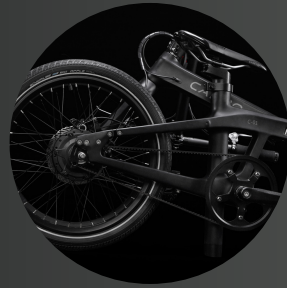

# SPECIFICATIONS

Hydraulic Disk Brakes

Carbon Belt Drive

Carbon Folding Frame

Frame	Toray Premium Carbon (folding)
Performance	25 km/h - 40-65 Km Range
Battery	36V x 6.7 Ah
Motor	Bafang (8Fun) 250W G310
Sensor	Bottom Bracket torque and speed sensor
Display	Custom LED display / Bluetooth Ready
Brakes	Tektro HD-E350 Hydraulic Disc
Wheels and Tires	Schwalbe Big Apple / 20 x 2.0 / 36H
Transmission	Carbon belt drive / Gear Ratio: 75/22T
Lights	Front integrated, Rear light external

# MODEL X

The Classy Commuter

13.2 kg

Effortlessly chic, clean, quiet,  
and belt-driven

CARBO

CARBO MY  RIDE